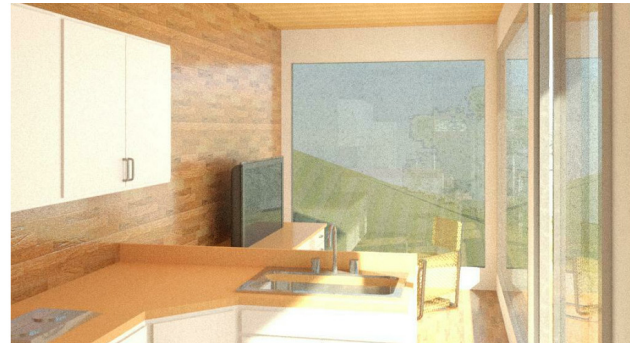

SHOWCASE

 1 BEDROOM	 1 BATHROOM	 320 SQAURE FEET
--	--	---

HOME AMENITIES

HERITAGE SERIES

EXTERIOR

Container Walls Primed and Painted w/
Wood Accents
Up to 1/3 of exterior walls covered w/ Red
Cedar Wood
Insulated Windows
Exterior Courtesy Entry Door Light

INTERIOR

Vinyl Flooring
Tiled Shower with Curtain
Textures and Painted Sheetrock Walls
LED light Fixtures
Delta Faucets (Chrome)
Standard Wall Switches and Plugs
Laminated Counter Tops
Electric White Line Appliances (where
applicable)
Regular Press-board Laminated Cabinets
Mini-Split A/C & Heating System
Electric Tankless Water Heater

ANTEBELLUM SERIES

EXTERIOR

100% of Exterior Walls Finished w/ Red Cedar Wood
or Equivalent
Low E Insulated Tinted Windows
Red Cedar Wood Deck as Specified on Plans
Wood / Aluminum Accents on Exterior Walls
Exterior Wall LED Lighting

INTERIOR

Wood Floors (Color to be selected)
Walls at Owner's Selection (un-textured, textured,
Painted any Color)
Fiber Glass Shower with Glass Enclosure
MOEN or Delta Faucets any Finish
IKEA Section Bathroom and Kitchen Wood Cabinets
Mini-Split A/C Heating Full System(s) w/ RC
LED Lighting Throughout the building w/ Color
Accent lighting with Remote
White Elgato Smart Light Switches
Up to 50% of Interior Wall Surface Covered in Red
Cedar Wood or Equal
Electric Stainless Steel Kitchen Appliances
(Range-Oven / Refrigerator & Sink)
Granite Counter Tops (Color selected by Owner)
Electric Tankless Water Heater
Washer/Dryer Unit (Allowance)
Furniture Optional