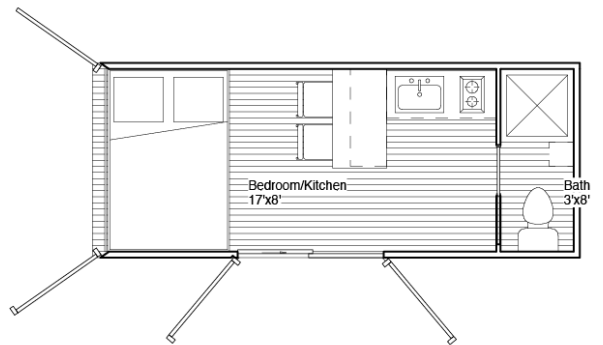

CONTACT US TODAY!

(210) 557-1380

aundrick@kountrycontainers.com

www.kountrycontainers.com