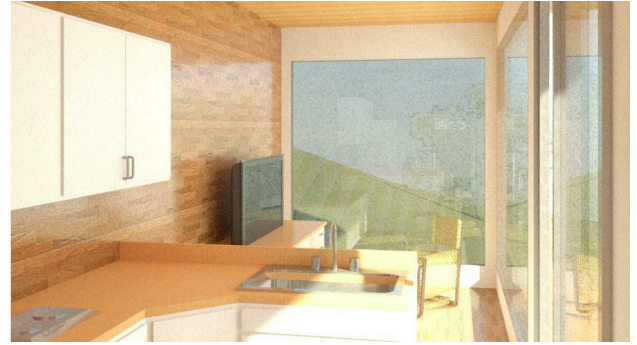

SHOWCASE

\$59,530 | Build Time: 4-6 Weeks

 1 BEDROOM	 1 BATHROOM	 320 SQAURE FEET
--	--	---

HOME AMENITIES

HERITAGE SERIES

- EXTERIOR**
 Container Walls Primed and Painted w/
 Wood Accents
 Up to 1/3 of exterior walls covered w/ Red
 Cedar Wood
 Insulated Windows
 Exterior Courtesy Entry Door Light

- INTERIOR**
 Vinyl Flooring
 Tiled Shower with Curtain
 Textures and Painted Sheetrock Walls
 LED light Fixtures
 Delta Faucets (Chrome)
 Standard Wall Switches and Plugs
 Laminated Counter Tops
 Electric White Line Appliances (where
 applicable)
 Regular Press-board Laminated Cabinets
 Mini-Split A/C & Heating System
 Electric Tankless Water Heater

ANTEBELLUM SERIES

- EXTERIOR**
 100% of Exterior Walls Finished w/ Red Cedar Wood
 or Equivalent
 Low E Insulated Tinted Windows
 Red Cedar Wood Deck as Specified on Plans
 Wood / Aluminum Accents on Exterior Walls
 Exterior Wall LED Lighting

- INTERIOR**
 Wood Floors (Color to be selected)
 Walls at Owner's Selection (un-textured, textured,
 Painted any Color)
 Fiber Glass Shower with Glass Enclosure
 MOEN or Delta Faucets any Finish
 IKEA Section Bathroom and Kitchen Wood Cabinets
 Mini-Split A/C Heating Full System(s) w/ RC
 LED Lighting Throughout the building w/ Color
 Accent lighting with Remote
 White Elgato Smart Light Switches
 Up to 50% of Interior Wall Surface Covered in Red
 Cedar Wood or Equal
 Electric Stainless Steel Kitchen Appliances
 (Range-Oven / Refrigerator & Sink)
 Granite Counter Tops (Color selected by Owner)
 Electric Tankless Water Heater
 Washer/Dryer Unit (Allowance)
 Furniture Optional