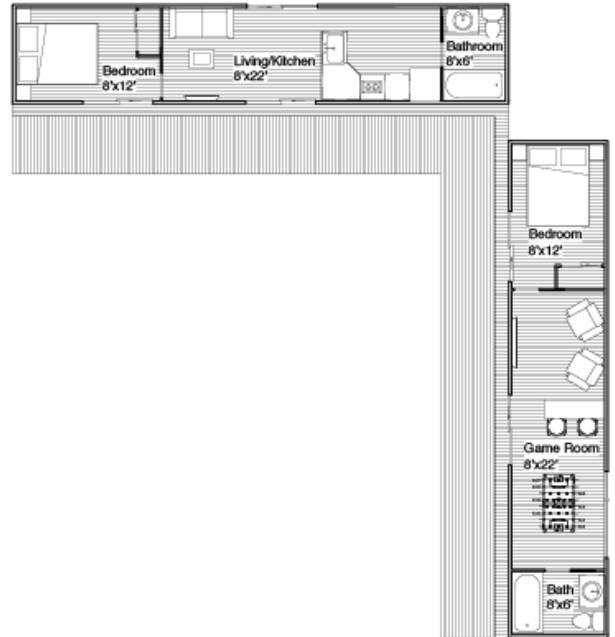

CONTACT US TODAY!

(210) 557-1380

aundrick@kountrycontainers.com