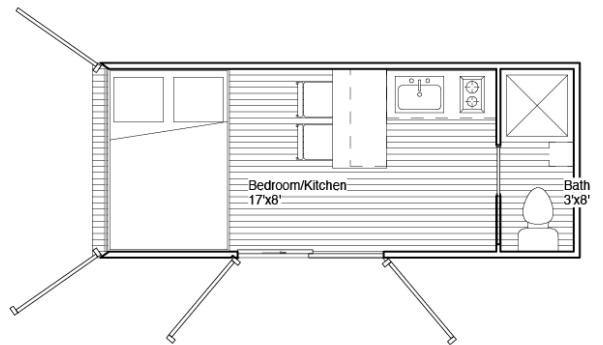

CONTACT US TODAY!

(210) 557-1380

aundrick@kountrycontainers.com